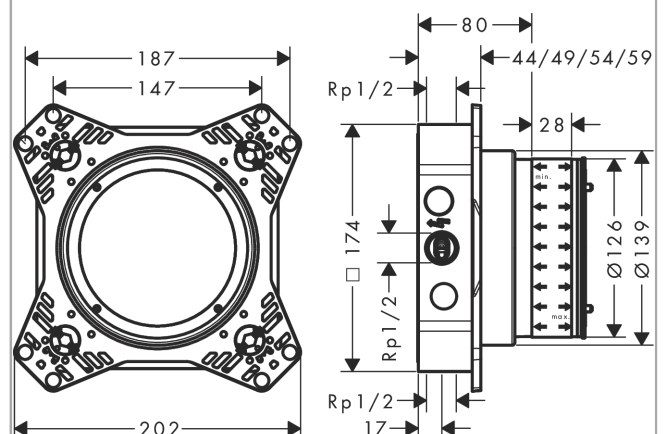

iBox universal 2 Basic set

Finish: Article Number: **01500180**

Description

product features

- suitable for all new shower, bath tub and thermostat finish sets for concealed installation (ShowerSelect Comfort, DuoTurn)
- in conjunction with adapter plate (# 13588000) compatible with other concealed shower, bath tub and thermostat finish sets
- material: dezincification brass, EPP foam, heat and sound insulating
- connection thread Rp 1/2
- connection dimension: DN15
- rotationally-symmetric installation
- sound-decoupled installation
- flexible mounting ring for different mounting situations
- mounting ring adjustable in 5 mm steps
- mounting ring suitable for front and rear installation
- no shortening necessary thanks to sliding sleeve
- support aid for the spirit level
- integrated spirit level for correct horizontal and vertical alignment
- sealing foil permanently fixed
- power supply: M16 flexible conduit
- minimum mounting depth: 80 mm
- maximum mounting depth: 108 mm

Technology

Design awards

Product image

Scale drawing

iBox universal 2

Basic set

Finish: Article Number: **01500180**

Exploded Drawing

Year of production: >01/23

iBox universal 2

Basic set

Finish: Article Number: **01500180**

Spare part list

Year of production: >01/23

Pos.	Description	Article Number	PC	PU
1	cover	94895000	10	1
2	sealing foil	94897000	10	1
3	displacing ring	94899000	4	1
4	flushing unit complete	94898000	6	1
5	-	94894000	1	1
6	set of screws	96525000	3	1
7	plug	97998000	3	1
8	-	94896000	1	1
9	set of adapters	13588000	98	1
10	sealing set	87872000	0	-
11	support cpl.	87690000	0	-
12	fit-up aid	93500000	98	1
13	extension 25 mm	13638000	98	1
14	extension 25 - 75 mm	13632000	98	1