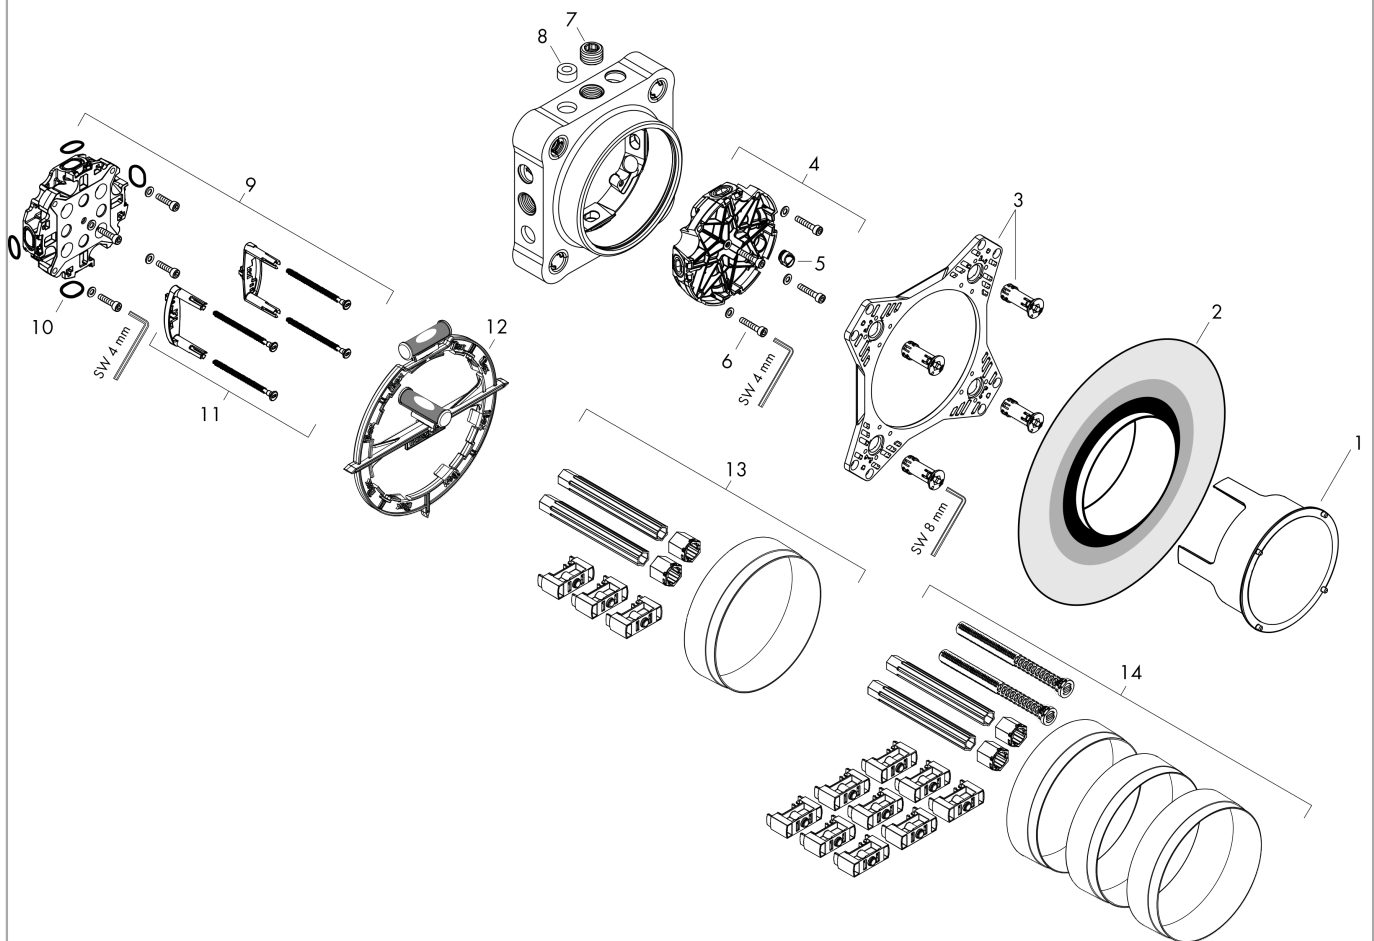

iBox universal 2 Basic set

Finish: Article Number: **01500180**

Description

product features

- suitable for all new shower, bath tub and thermostat finish sets for concealed installation (ShowerSelect Comfort, DuoTurn)
- in conjunction with adapter plate (# 13588000) compatible with other concealed shower, bath tub and thermostat finish sets
- material: dezincification brass, EPP foam, heat and sound insulating
- connection thread Rp 1/2
- connection dimension: DN15
- rotationally-symmetric installation
- sound-decoupled installation
- flexible mounting ring for different mounting situations
- mounting ring adjustable in 5 mm steps
- mounting ring suitable for front and rear installation
- no shortening necessary thanks to sliding sleeve
- support aid for the spirit level
- integrated spirit level for correct horizontal and vertical alignment
- sealing foil permanently fixed
- power supply: M16 flexible conduit
- minimum mounting depth: 80 mm
- maximum mounting depth: 108 mm

Technology

Design awards

Product image

Scale drawing

iBox universal 2

Basic set

Finish: Article Number: **01500180**

Exploded Drawing

Year of production: >01/23

iBox universal 2

Basic set

Finish: Article Number: **01500180**

Spare part list

Year of production: >01/23

Pos.	Description	Article Number	PC	PU
1	cover	94895000	10	1
2	sealing foil	94897000	10	1
3	displacing ring	94899000	4	1
4	flushing unit complete	94898000	6	1
5	-	94894000	1	1
6	set of screws	96525000	3	1
7	plug	97998000	3	1
8	-	94896000	1	1
9	set of adapters	13588000	98	1
10	sealing set	87872000	0	-
11	support cpl.	87690000	0	-
12	fit-up aid	93500000	98	1
13	extension 25 mm	13638000	98	1
14	extension 25 - 75 mm	13632000	98	1